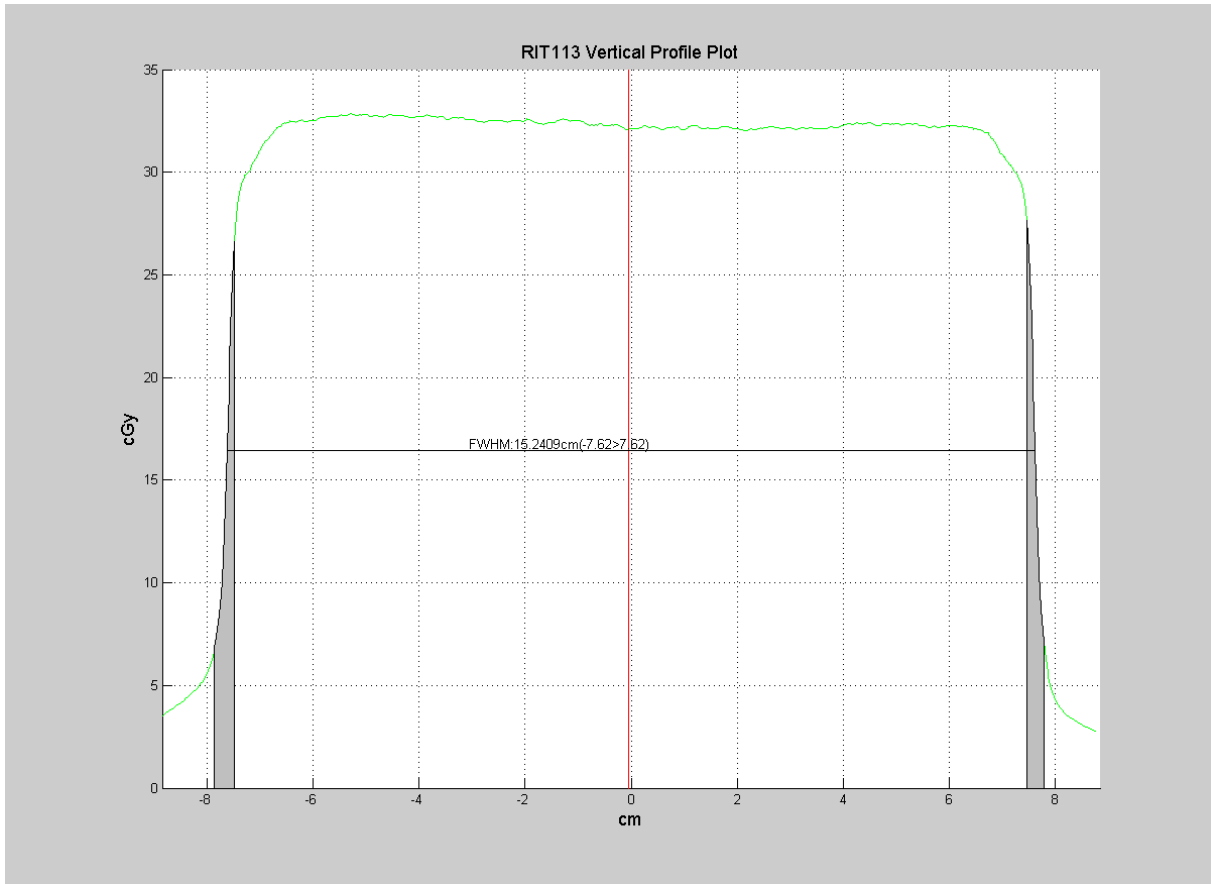

## RIT113 Image Profile Report

### Aligned Image

## RIT113 Vertical Profile Plot

Left Penumbra Width	0.4094 cm[80 20]
Right Penumbra Width	0.3382 cm[80 20]
Flatness	1.2815%(TG45)
Symmetry	0.64396%(TG45)

## Specifications

Penumbra Upper	80
Penumbra Lower	20
Normalization	Max
Flatness	TG45
symmetry	TG45