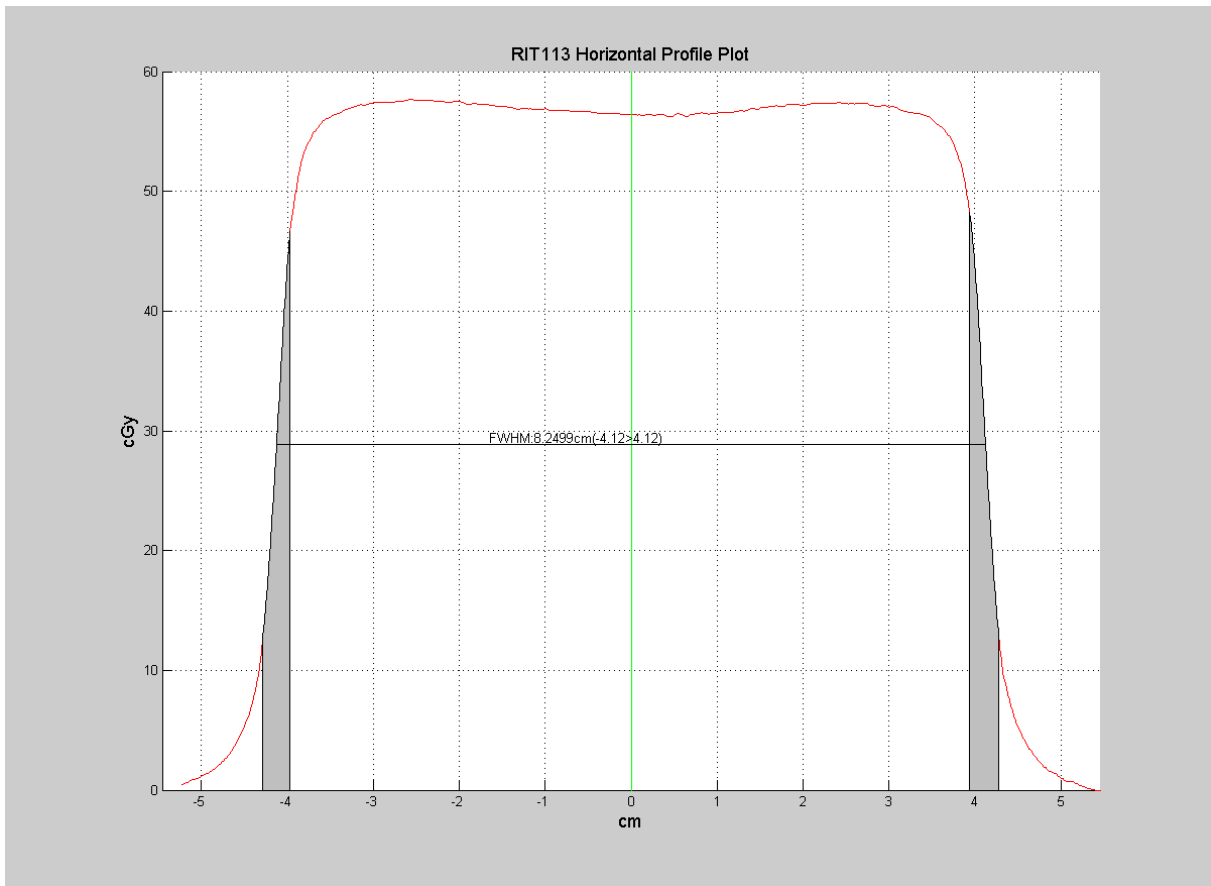

RIT113 Image Profile Report

Aligned Image

Image Information

Filename	C:\RIT\RIT113V4\Demo Images\DepthDose\ddose demo 7cm poly.rv4
----------	---

RIT113 Vertical Profile Plot

Left Penumbra Width	0.0178 cm[80 20]
Right Penumbra Width	17.0346 cm[80 20]
Flatness	29.7611%(TG45)
Symmetry	84.7426%(TG45)

RIT113 Horizontal Profile Plot

Left Penumbra Width	0.3382 cm[80 20]
Right Penumbra Width	0.356 cm[80 20]
Flatness	1.2105%(TG45)
Symmetry	0.60973%(TG45)

Specifications

Penumbra Upper	80
Penumbra Lower	20
Normalization	Max
Flatness	TG45
symmetry	TG45