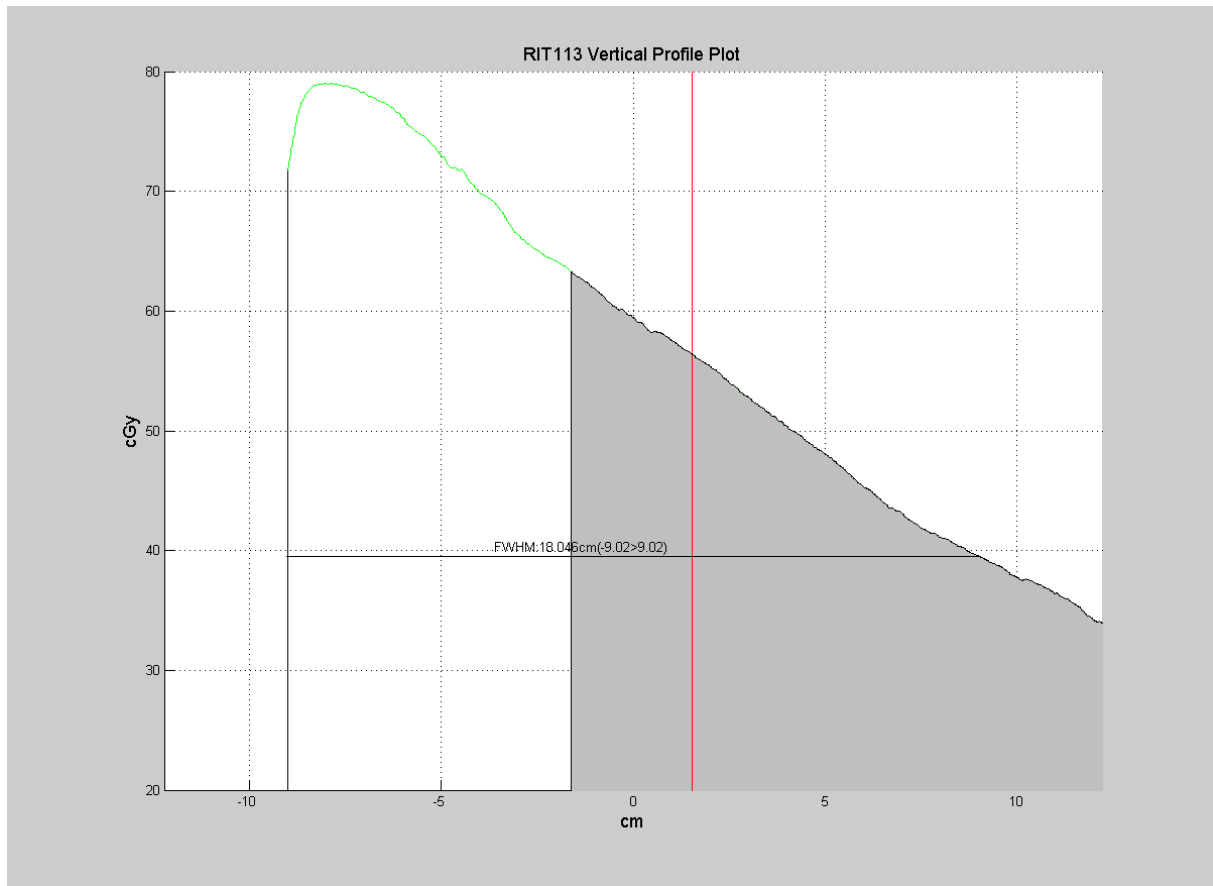

RIT113 Image Profile Report

Aligned Image

Image Information

Filename	C:\RIT\RIT113V4\Demo Images\DepthDose\ddose demo 7cm poly.rv4
----------	---

RIT113 Vertical Profile Plot

Left Penumbra Width	0.0178 cm[80 20]
Right Penumbra Width	17.0346 cm[80 20]
Flatness	29.7611%(TG45)
Symmetry	84.7426%(TG45)

RIT113 Horizontal Profile Plot

Left Penumbra Width	0.3382 cm[80 20]
Right Penumbra Width	0.356 cm[80 20]
Flatness	1.2105%(TG45)
Symmetry	0.60973%(TG45)

Specifications

Penumbra Upper	80
Penumbra Lower	20
Normalization	Max
Flatness	TG45
symmetry	TG45