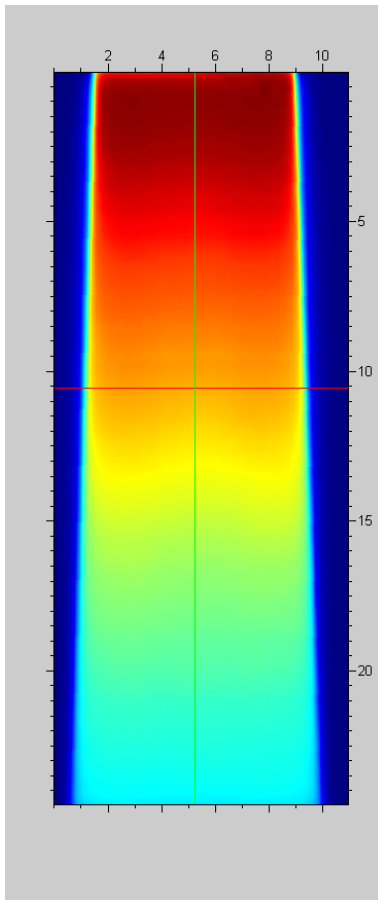

RIT113 Image Profile Report

Aligned Image

Image Information

Filename	C:\RIT\RIT113V4\Demo Images\DepthDose\ddose demo 7cm poly.rv4
----------	---

RIT113 Vertical Profile Plot

Left Penumbra Width	0.0178 cm[80 20]
Right Penumbra Width	17.0346 cm[80 20]
Flatness	29.7611%(TG45)
Symmetry	84.7426%(TG45)

RIT113 Horizontal Profile Plot

Left Penumbra Width	0.3382 cm[80 20]
Right Penumbra Width	0.356 cm[80 20]
Flatness	1.2105%(TG45)
Symmetry	0.60973%(TG45)

Specifications

Penumbra Upper	80
Penumbra Lower	20
Normalization	Max
Flatness	TG45
symmetry	TG45